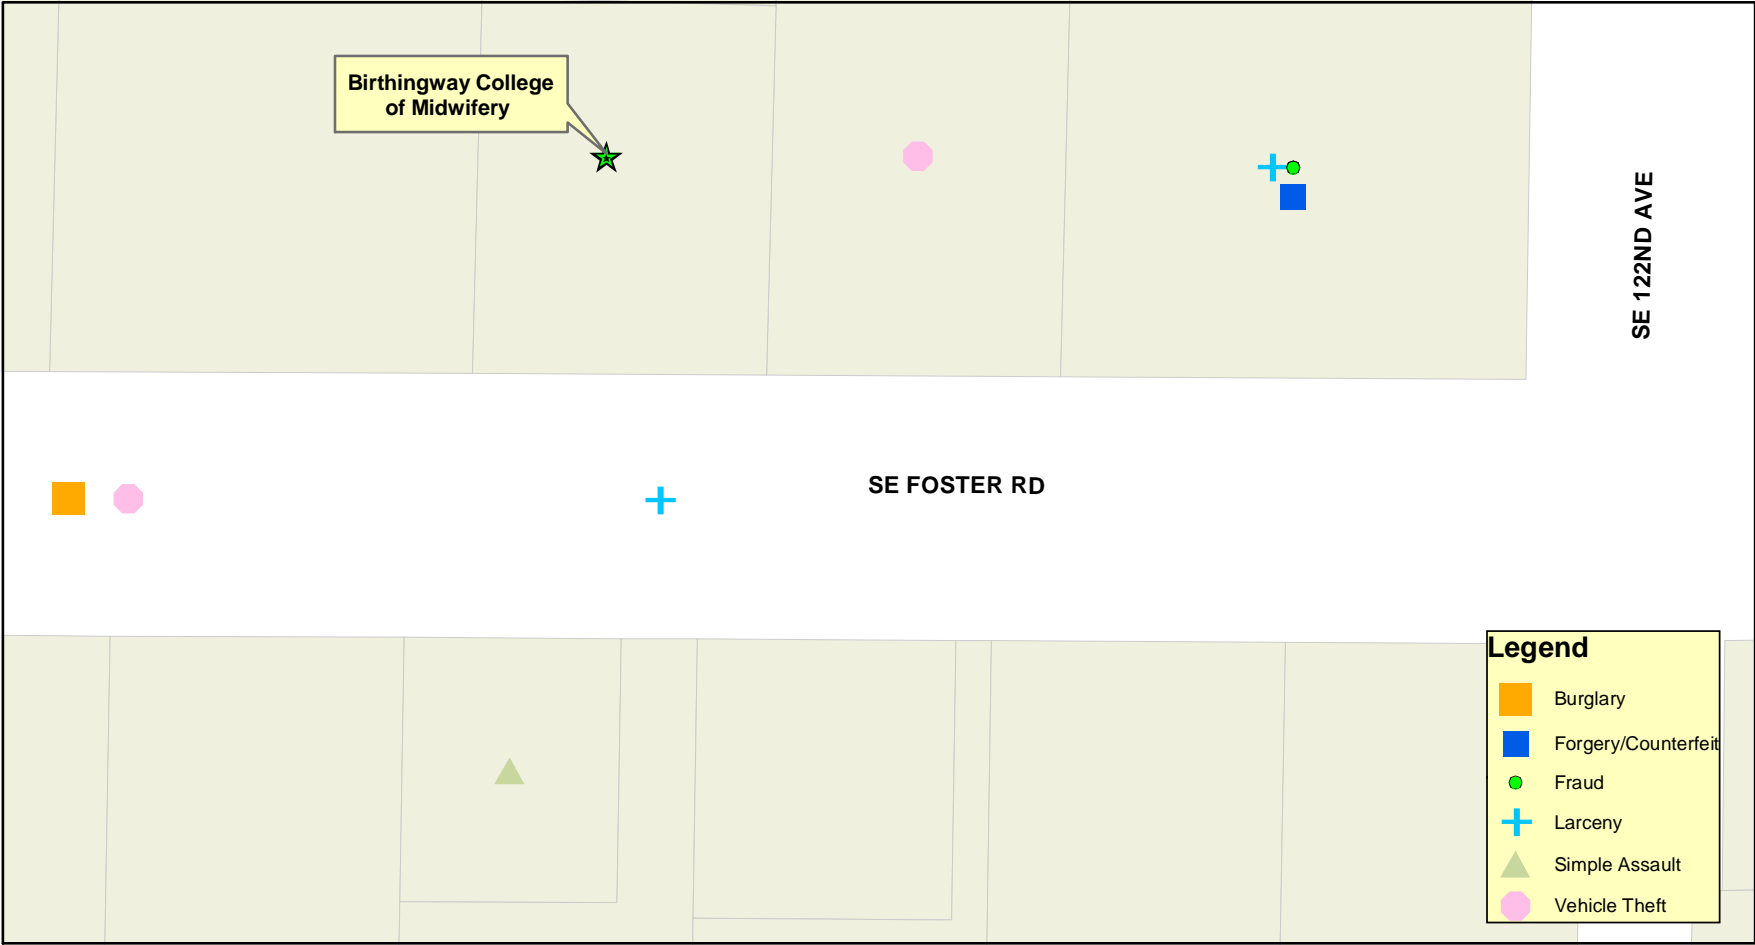

Birthingway Campus Crime Survey Map

January through December 2003

Note: A symbol may represent more than one case.
 Crimes without exact matching addresses are plotted on the street centerline.
 Source: CAMIN2 with a 250' buffer from the college